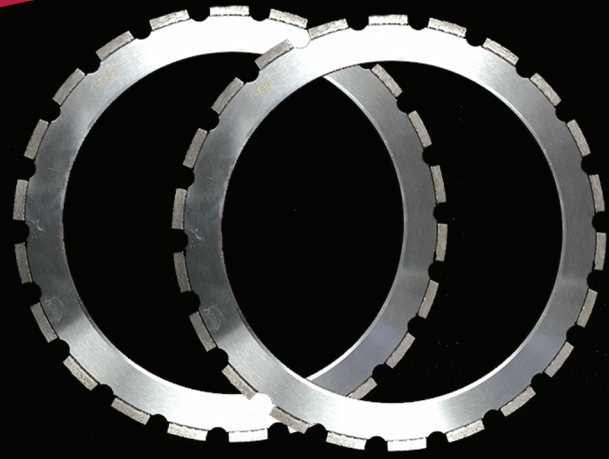

II HD DRIVE  
WHEEL

**What's NewZ**

March 2017

## THE NEW "BLACK" RING SAW BLADE MATRIX TECHNOLOGY™

A limited time **only**

\$138.50  
14x165 PLR 2B  
Black Ring Saw Blade  
With II HD Drive Wheel

What you are **getting**

Great SPEED, Excellent LIFE and Pro PERFORMANCE with all types of ring saws. The tall segments and aggressive geometry design with a GREAT PRICE, make these ring saw blades a must use!