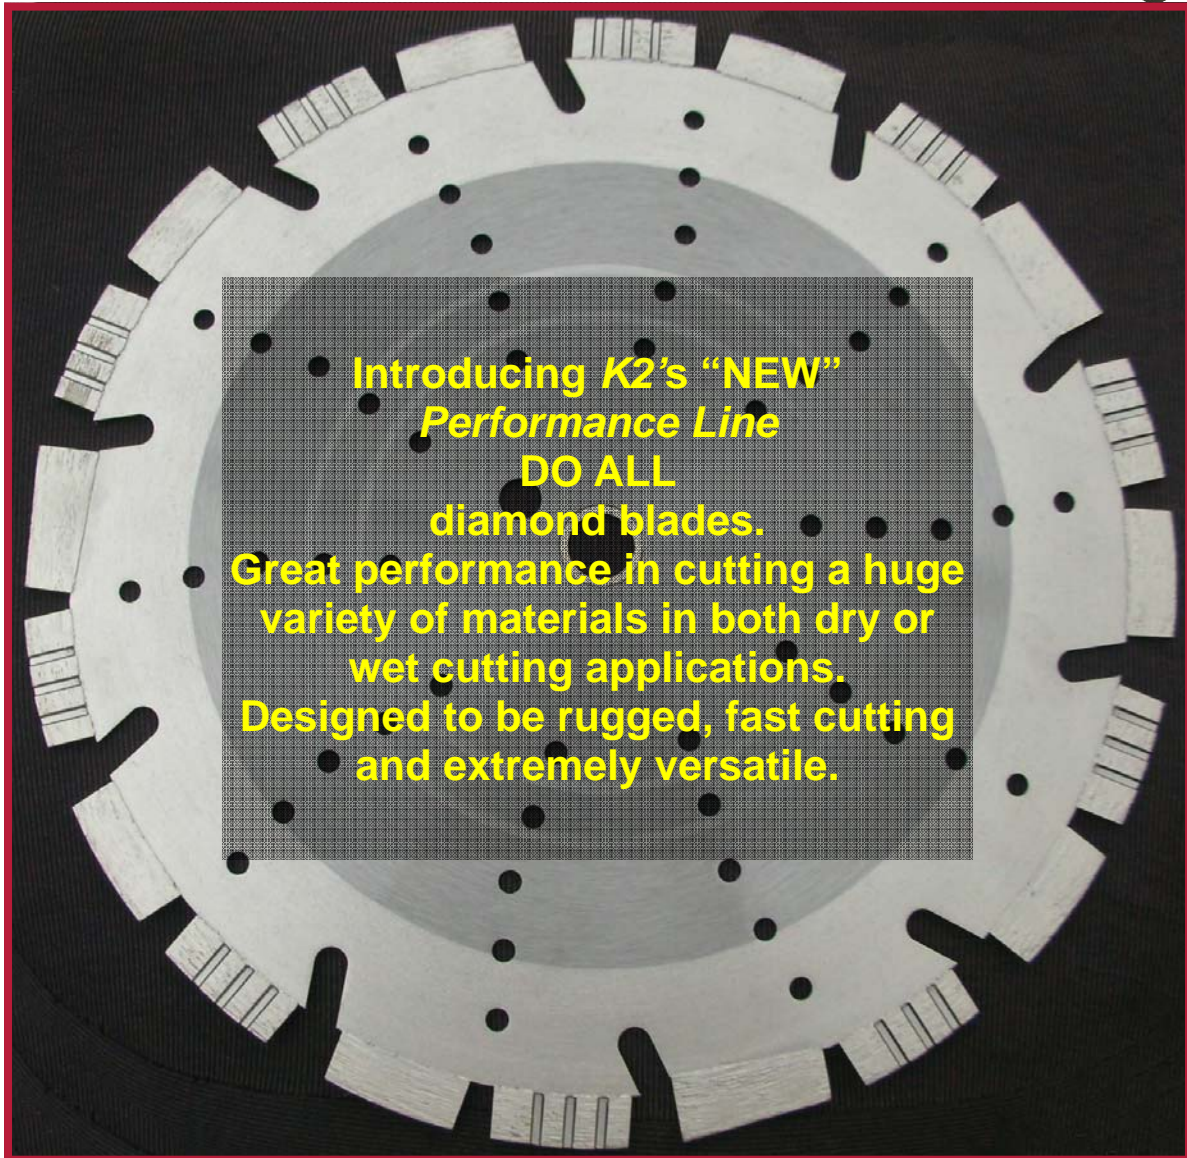

What's Newz

**PERFORMANCE
LINE**

DO ALL Blade

K2 DIAMOND

What's Newz

Performance Line

DO ALL Blade

K2 has further enhanced the blade capability with core protection against undercutting.

The jumbo size alternating turbo segments (over 1/2" tall) and undercut protection makes the DO ALL the ideal diamond blade for cutting a wide variety of materials.

One multi-purpose blade to cut cured concrete, green concrete, asphalt, brick, block, and more!

Designed for dry cutting, but to add to the versatility, you can use it in wet cutting applications as well.

<i>Specification</i>	<i>Size</i>	<i>Arbor</i>	<i>List Price</i>
PLDOALL	14 X 125	1" - 20mm	\$263